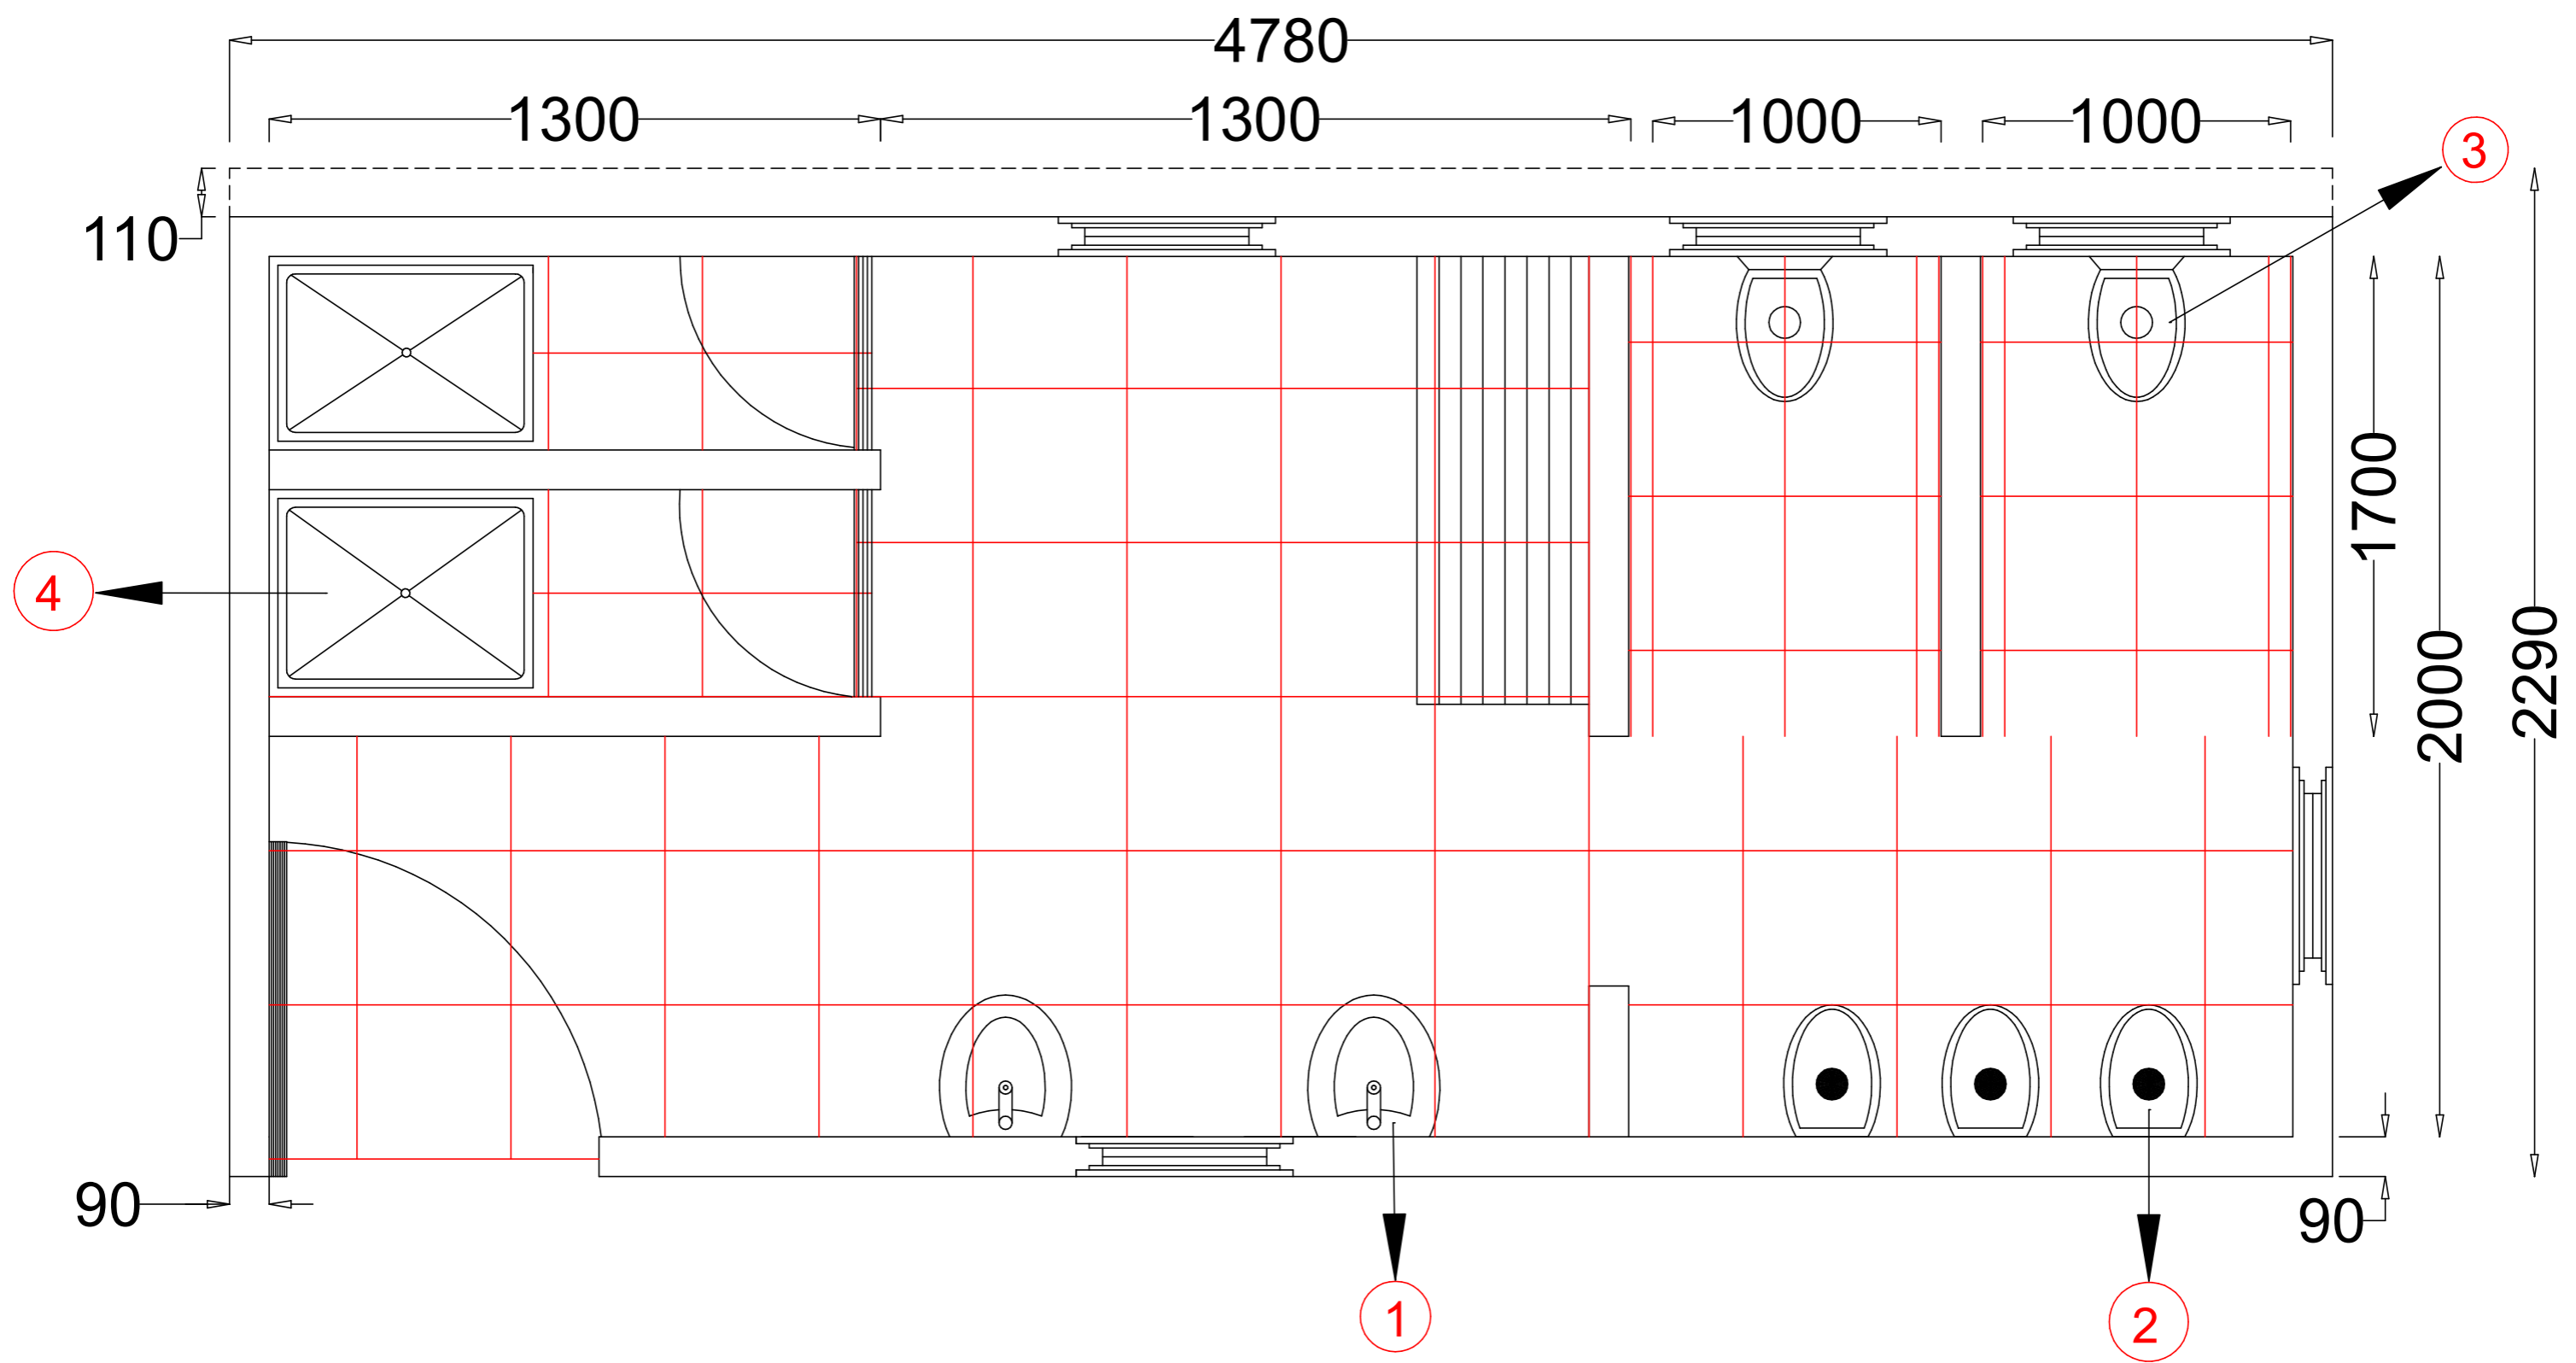

Note
 1. The dotted line represent the 4780mm x 110mm wide wall from the floor up to the window

NO.	SPECIAL NOTES:
1	BE1WH218 Betta Coral white Wall mounted Basin & Floor Pedestal set 812x465x570mm
2	Betta Ben White Wall Mounted Urinal - Incl Installation Kit
3	Pneumatic Palm Push Flush Button includes Toilet Seat &Mechanism
4	CrystalTech Pivot & Panel Silver Shower Enclosure Combo - CTE8090 1850x900x900mm