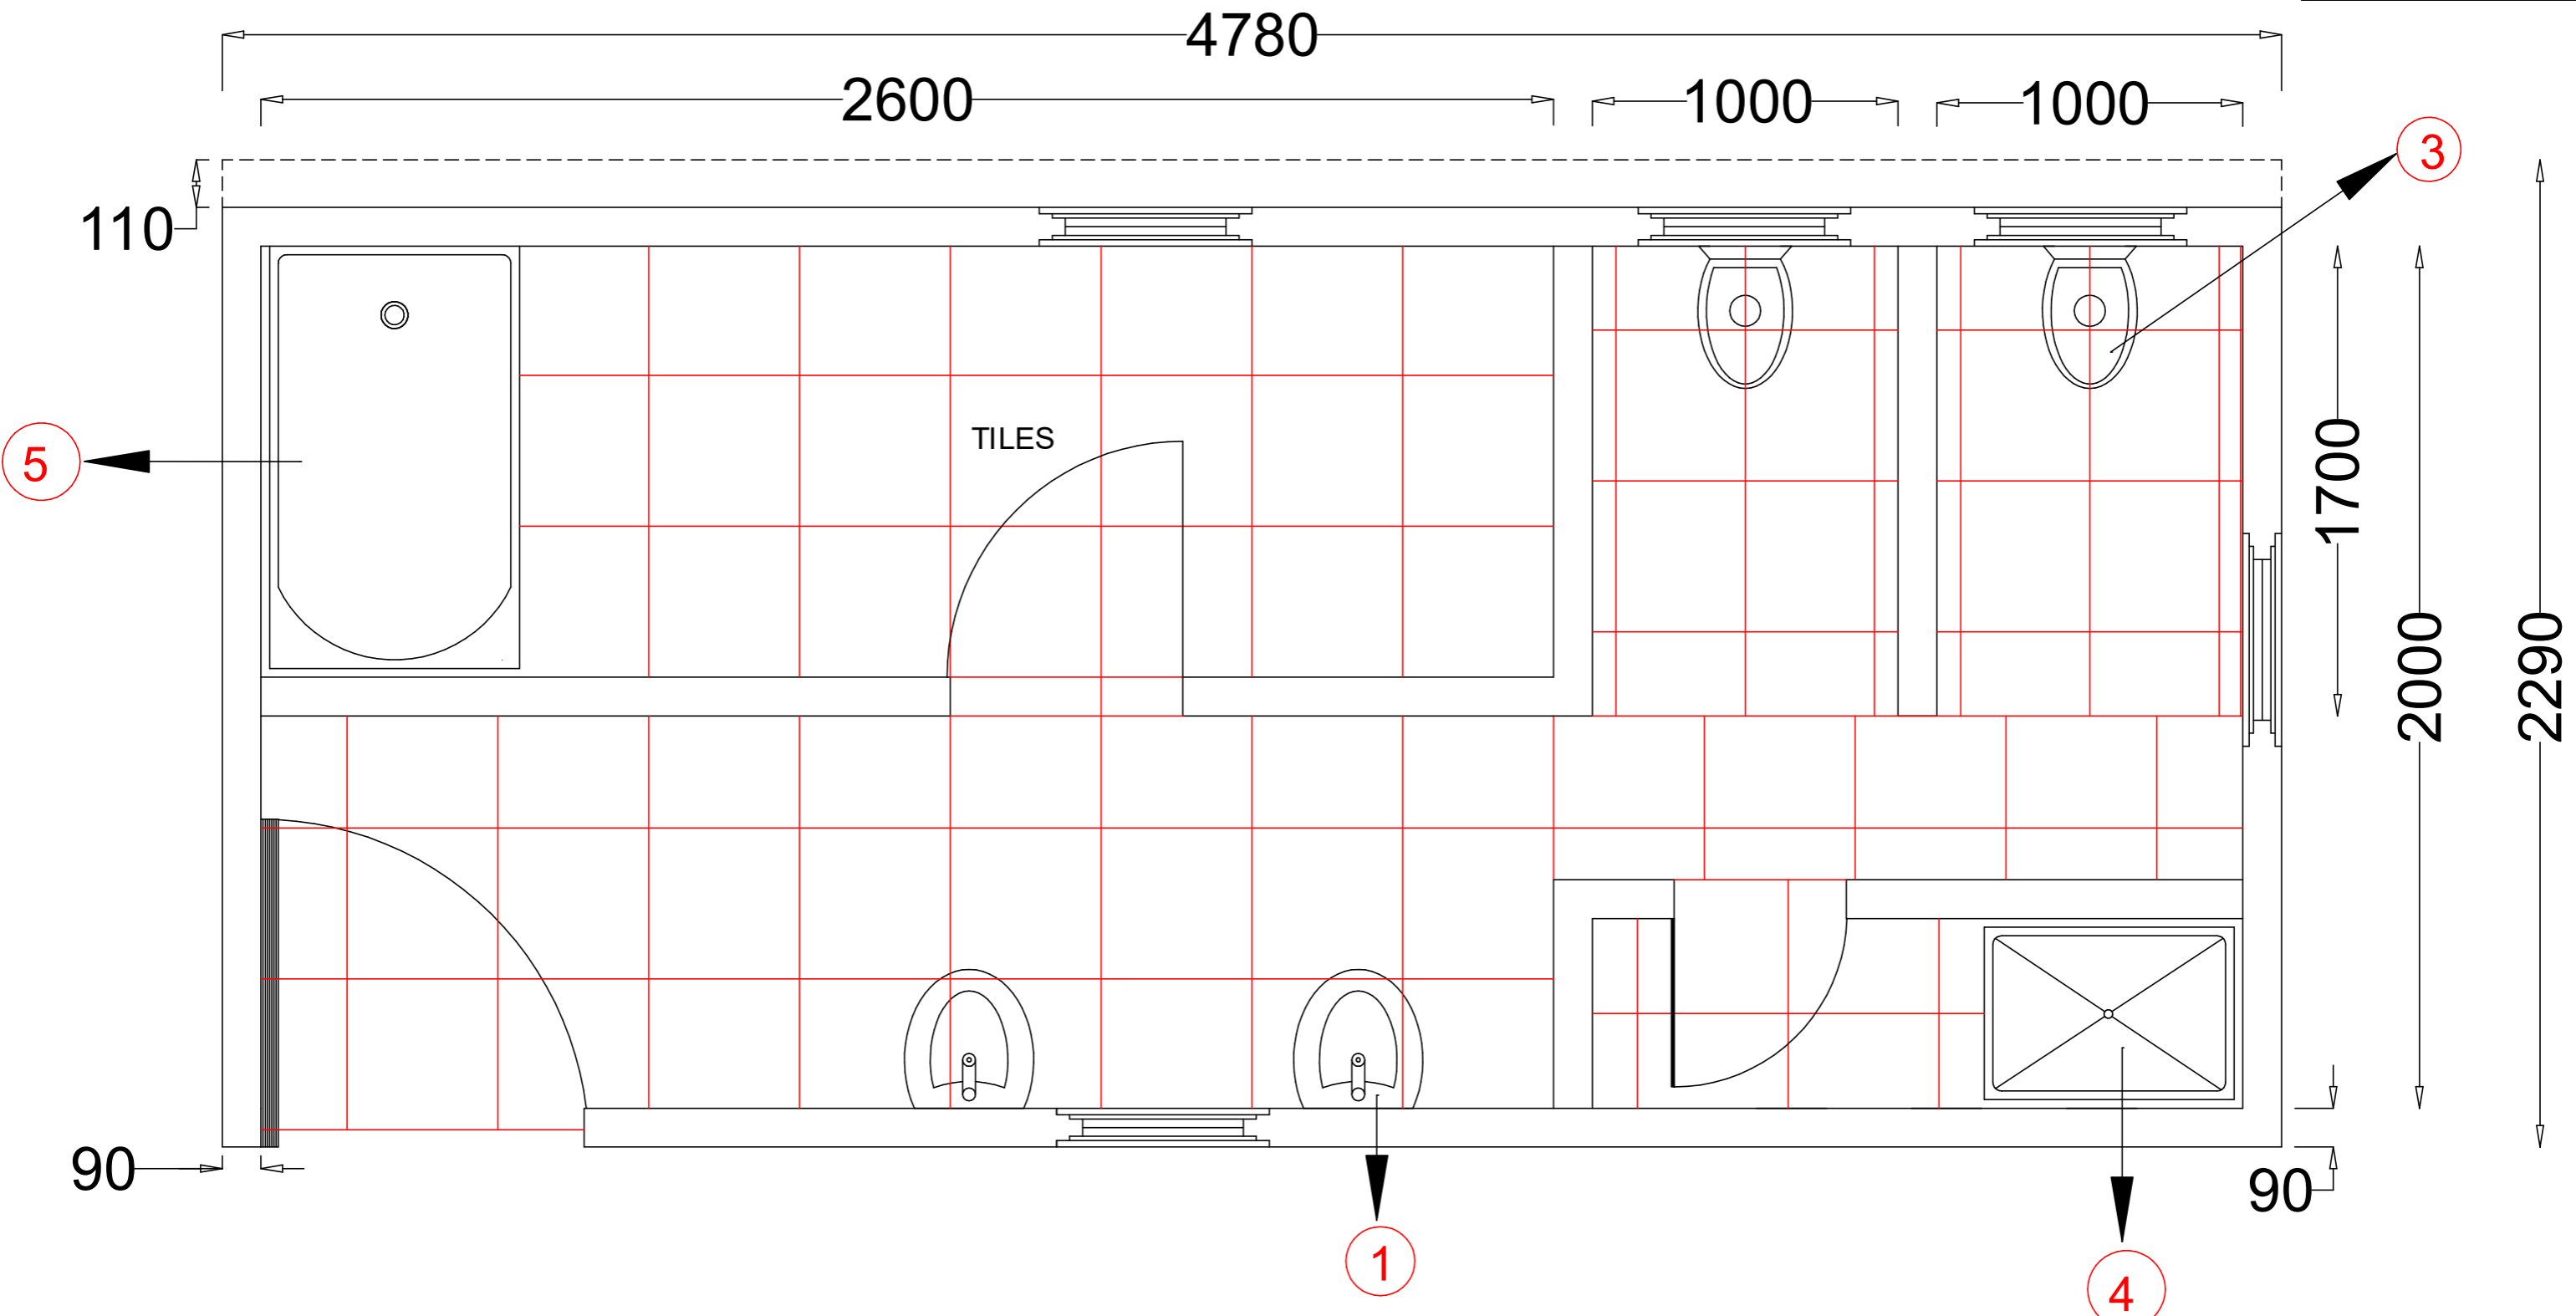

Note
 1. The dotted line represent the 4780mm x 110mm wide wall from the floor up to the window

NO.	SPECIAL NOTES:
1	BE1WH218 Betta Coral white Wall mounted Basin & Floor Pedestal set 812x465x570mm
3	Pneumatic Palm Push Flush Button includes Toilet Seat &Mechanism
4	CrystalTech Pivot & Panel Silver Shower Enclosure Combo - CTE8090 1850x900x900mm
5	Shortland White Built-in Straight Bath - 1600x740mm Excludes Tap & Waste & Fitting

SCALE NTS	INDEX NO. OR - 21/22 - 00
A3 ORIGINAL	PLAN NO. 2 OF 2